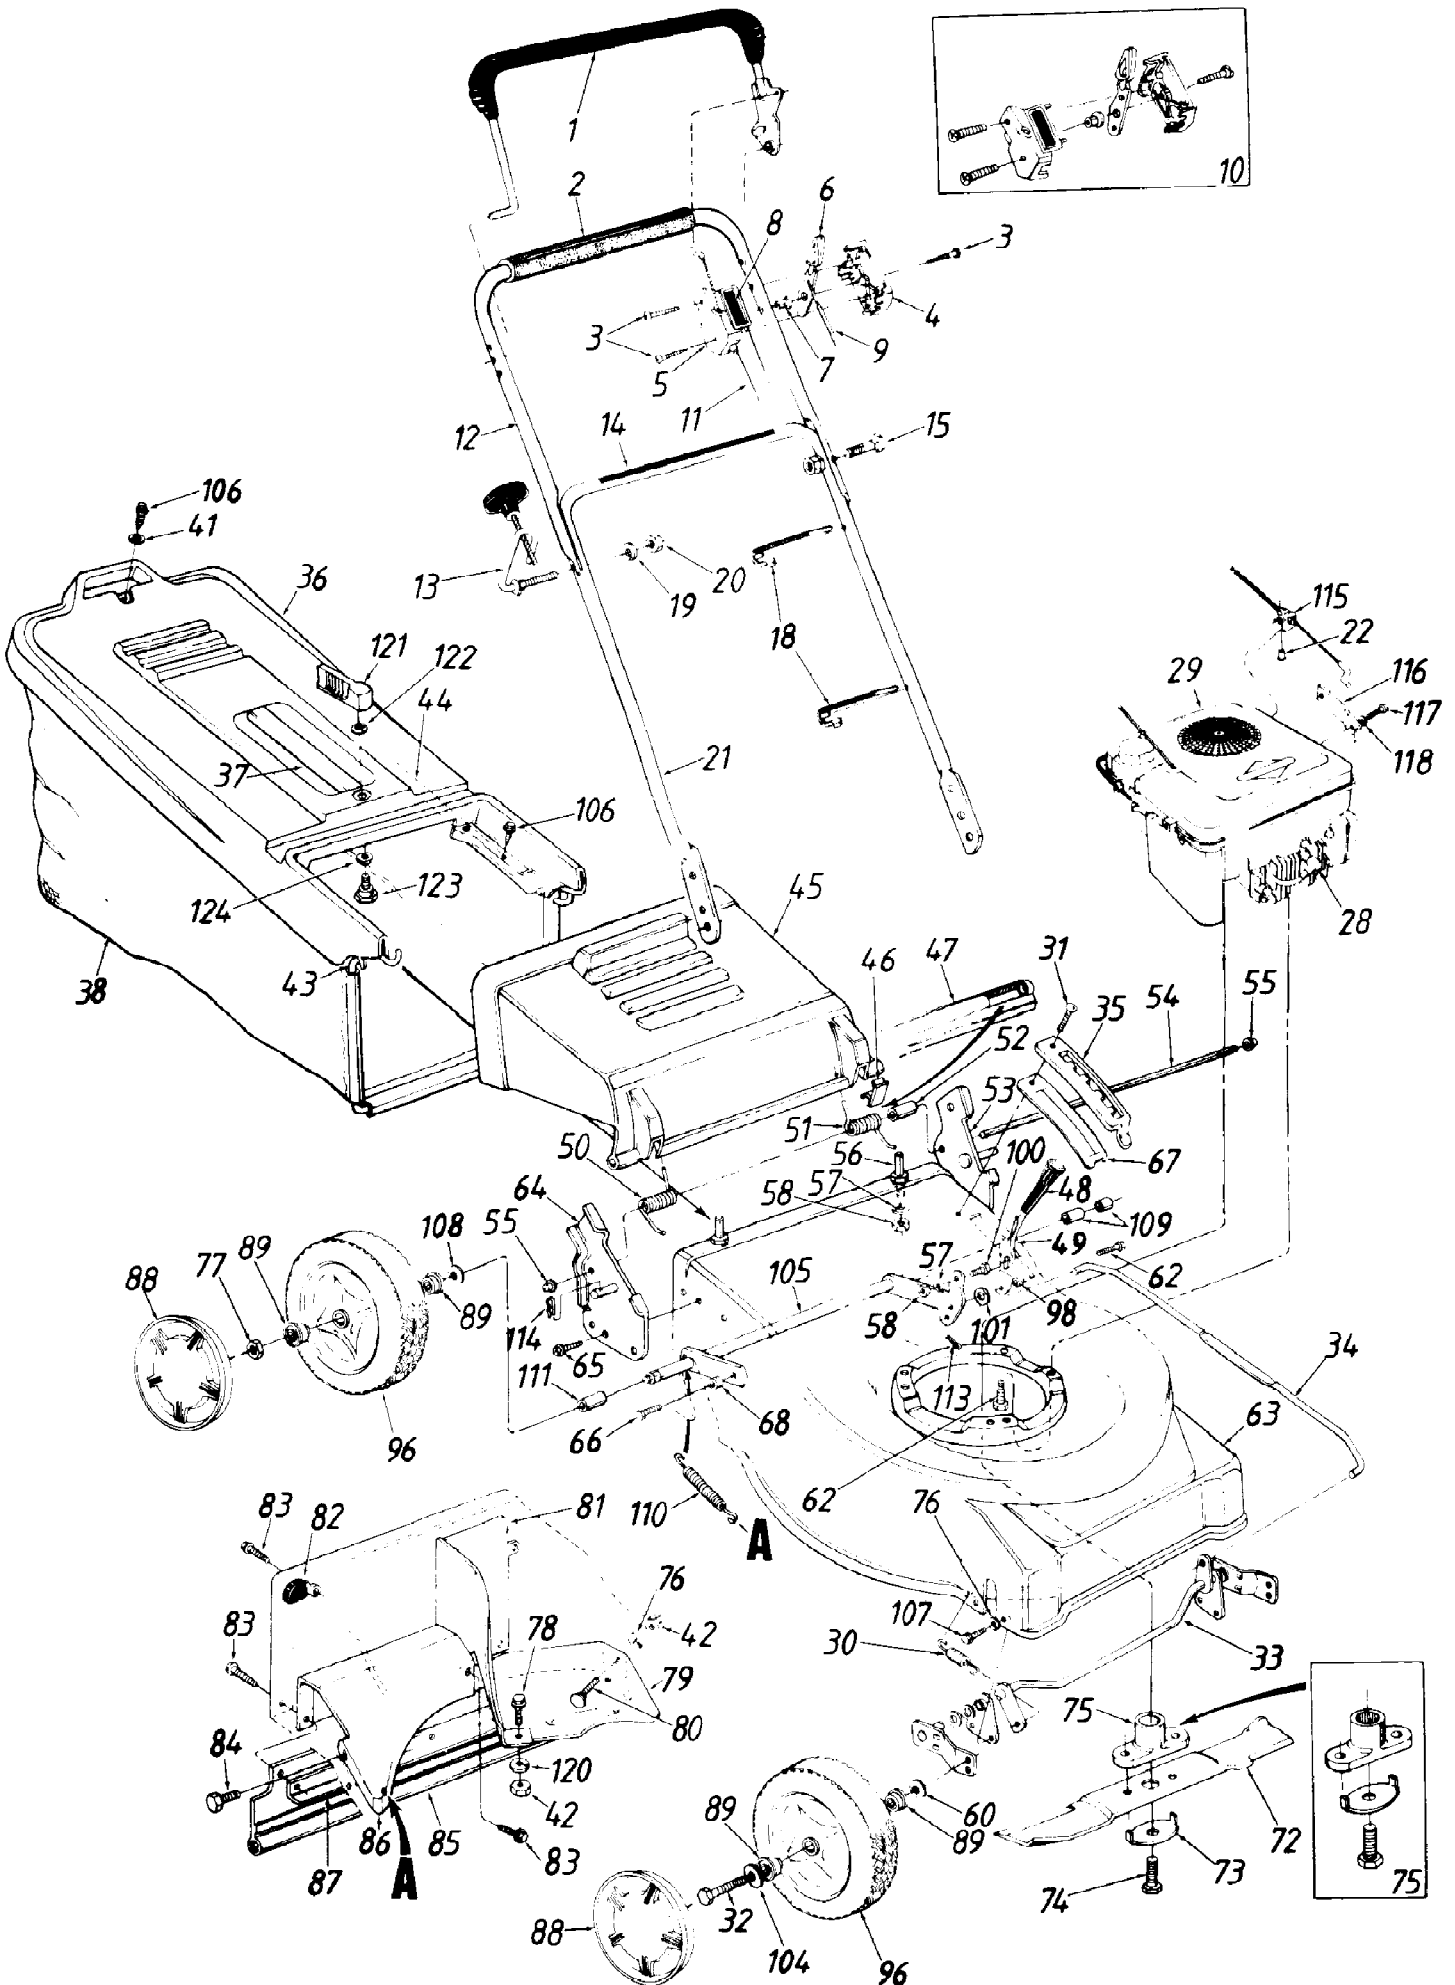

119-434R190 Lawn Boss 21 (1989)
Rotary Mower

119-434R190 Lawn Boss 21 (1989)
Rotary Mower

Page 2 of 3

Ref #	Part Number	Qty	S/P/F	Description
1	731-0609	1		Control Handle Ass'y.
2	720-0226	1	S	Foam Grip
3	710-0796	1	/P	Truss Mach. B-Tap Scr. #12 x 1.5" Lg.
4	731-0817	1	S	Control Panel Half
5	731-0816	1		Clutch Panel Half
6	731-0972	1	S	Throttle Control Lever
7	731-0524	1		Control Disc Pin
8	777-5774	1		Control Label-Throttle
9	746-0632	1	S	Throttle Wire-53" Lg.
10	753-0430A	1		Control Housing Comp.
11	746-0480A	1	S	Control Cable-46" Lg.
12	749-0438A	1	S	Upper Handle
13	710-0842B	1		Rope Guide Bolt
14	777-5776	1		Instruction Label-Handle
15	710-0671	1	S	Curved Carriage Bolt 5/16-18 x 1.38" Lg.
18	726-0240	1	S	Cable Tie
19	736-0119	1	S	L-Wash. 5/16" I.D.
20	712-0267	1	S	Hex Nut 5/16-18 Thd.
21	749-0504C	1	S	Lower Handle
22	728-0171	1		Pop Rivet .156" Dia. x .379"
28	735-0639	1	/P	Spark Plug Boot
29		1		Engine
30	732-0589	1		Extension Spring 2.39" Lg.
31	710-1017	1	/P	Torx Hd. AB-Tap Scr. 1/4"-.62" Lg.
32	738-0102	1	S	Axle Bolt
33	17022	1	S	Front Axle Ass'y.
34	747-0699	1		Height Adj. Connecting Rod
35	17323	1		Height Adjustment Plate
36	731-0857A	1	S	Hardtop Bag Cover
37	731-0856	1	S	Hardtop Handle
38	764-0252	1	S	Grass Bag
41	736-0463	1	S	FI-Wash. .281" I.D. x .62" O.D.
42	712-0287	1	S	Hex Nut 1/4-20 Thd.
43	747-0693B	1	S	Front Catcher Frame
44	749-0736A	1		Rear Catcher Frame
45	731-0859	1	S	Chute Deflector
46	731-0970A	1	S	Deflector Plug
47	731-0858	1		Seal-Extrusion
48	720-0223	1		Grip
49	732-0580	1		Spring Lever
50	732-0578A	1	S	Torsion Spring-R.H.
51	732-0577A	1	S	Torsion Spring-L.H.
52	750-0566	1	S	Spacer.255" I.D.
53	12297	1	S	Handle Brkt. Ass'y.-L.H.
54	747-0698	1	S	Hinge Pin 17.75" Lg.
55	726-0106	1	S	Cap Speed Nut
56	711-0805	1		Shld. Pin 3/8-24 x 1.43" Lg.
57	736-0169	1	S	L-Wash. 3/8" I.D.
58	712-0711	1	/P	Hex Jam Nut 3/8-24 Thd.
60	736-0105	1	/P	Bell-Wash. .38" I.D. x .88" O.D.
62	710-0654A	1	/P	Hex L-Wash. Hd. Scr. 3/8-16 x 1 " Lg.
63	16997	1		21" Deck Ass'y.
64	12296			Ass'y.-R.H.